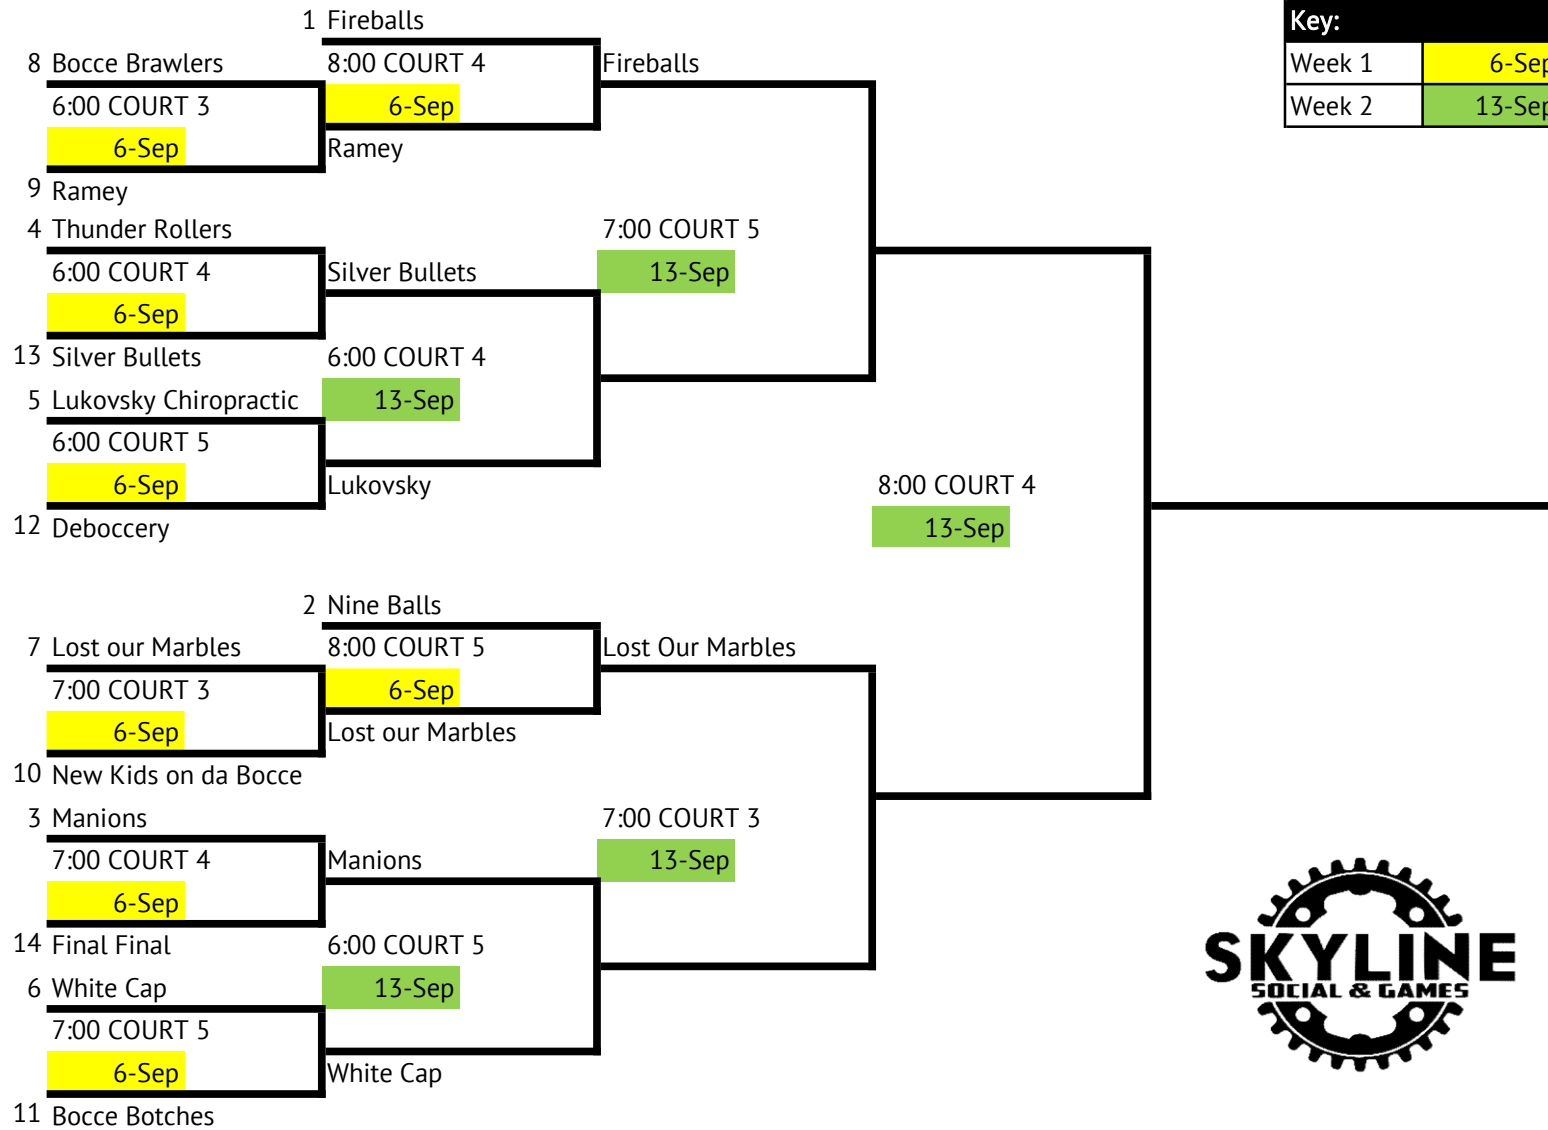

SKYLINE | WEDNESDAY UPPER BOCCE

Key:	
Week 1	6-Sep
Week 2	13-Sep