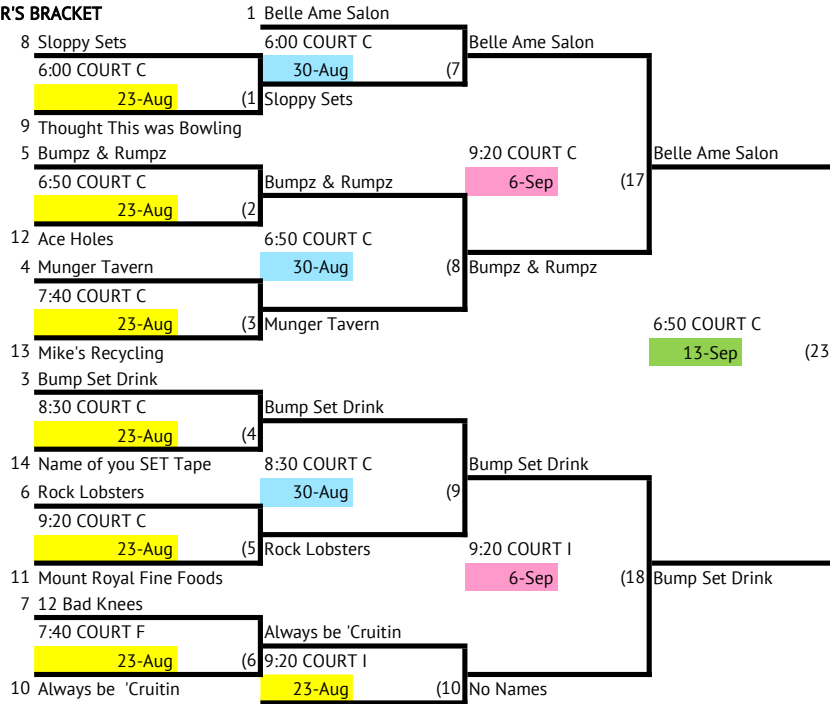

# SKYLINE | WEDNESDAY REC DIVISION 3 VOLLEYBALL

## WINNER'S BRACKET

Key:	
Week 1	23-Aug
Week 2	30-Aug
Week 3	6-Sep
Week 4	13-Sep

## LOSER'S BRACKET

L26 If First Loss