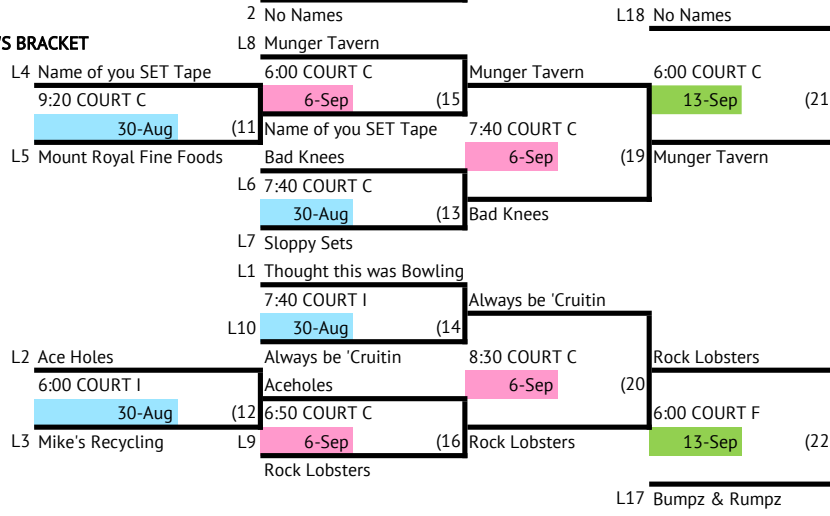

# SKYLINE | WEDNESDAY REC DIVISION 3 VOLLEYBALL

## WINNER'S BRACKET

Key:	
Week 1	23-Aug
Week 2	30-Aug
Week 3	6-Sep
Week 4	13-Sep

## LOSER'S BRACKET

L26 If First Loss