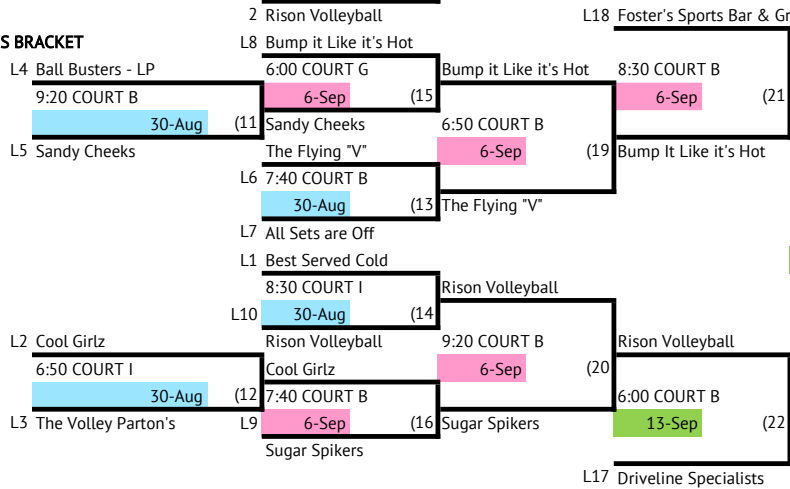

SKYLINE | WEDNESDAY REC DIVISION 2 VOLLEYBALL

WINNER'S BRACKET

LOSER'S BRACKET

Key:	
Week 1	23-Aug
Week 2	30-Aug
Week 3	6-Sep
Week 4	13-Sep

L26 If First Loss