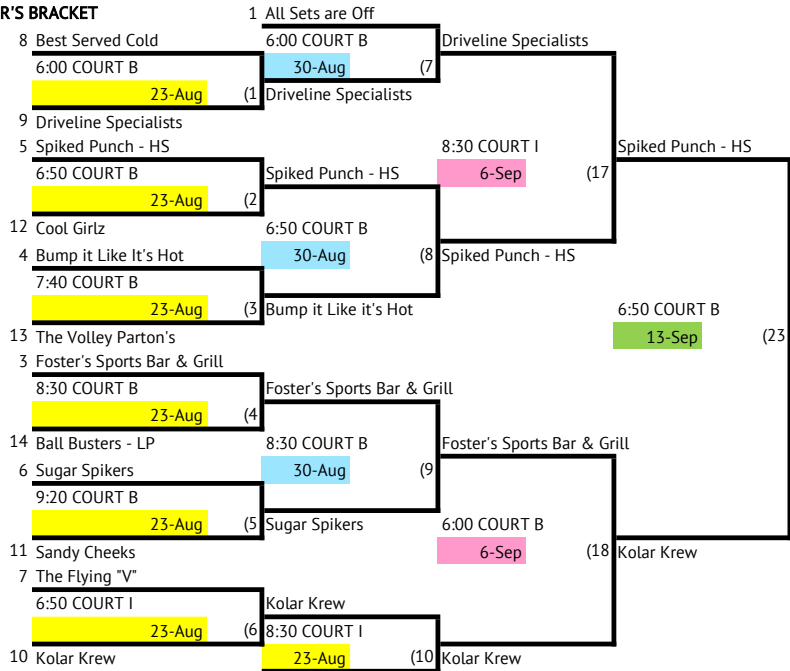

SKYLINE | WEDNESDAY REC DIVISION 2 VOLLEYBALL

WINNER'S BRACKET

LOSER'S BRACKET

Key:	
Week 1	23-Aug
Week 2	30-Aug
Week 3	6-Sep
Week 4	13-Sep

L26 If First Loss