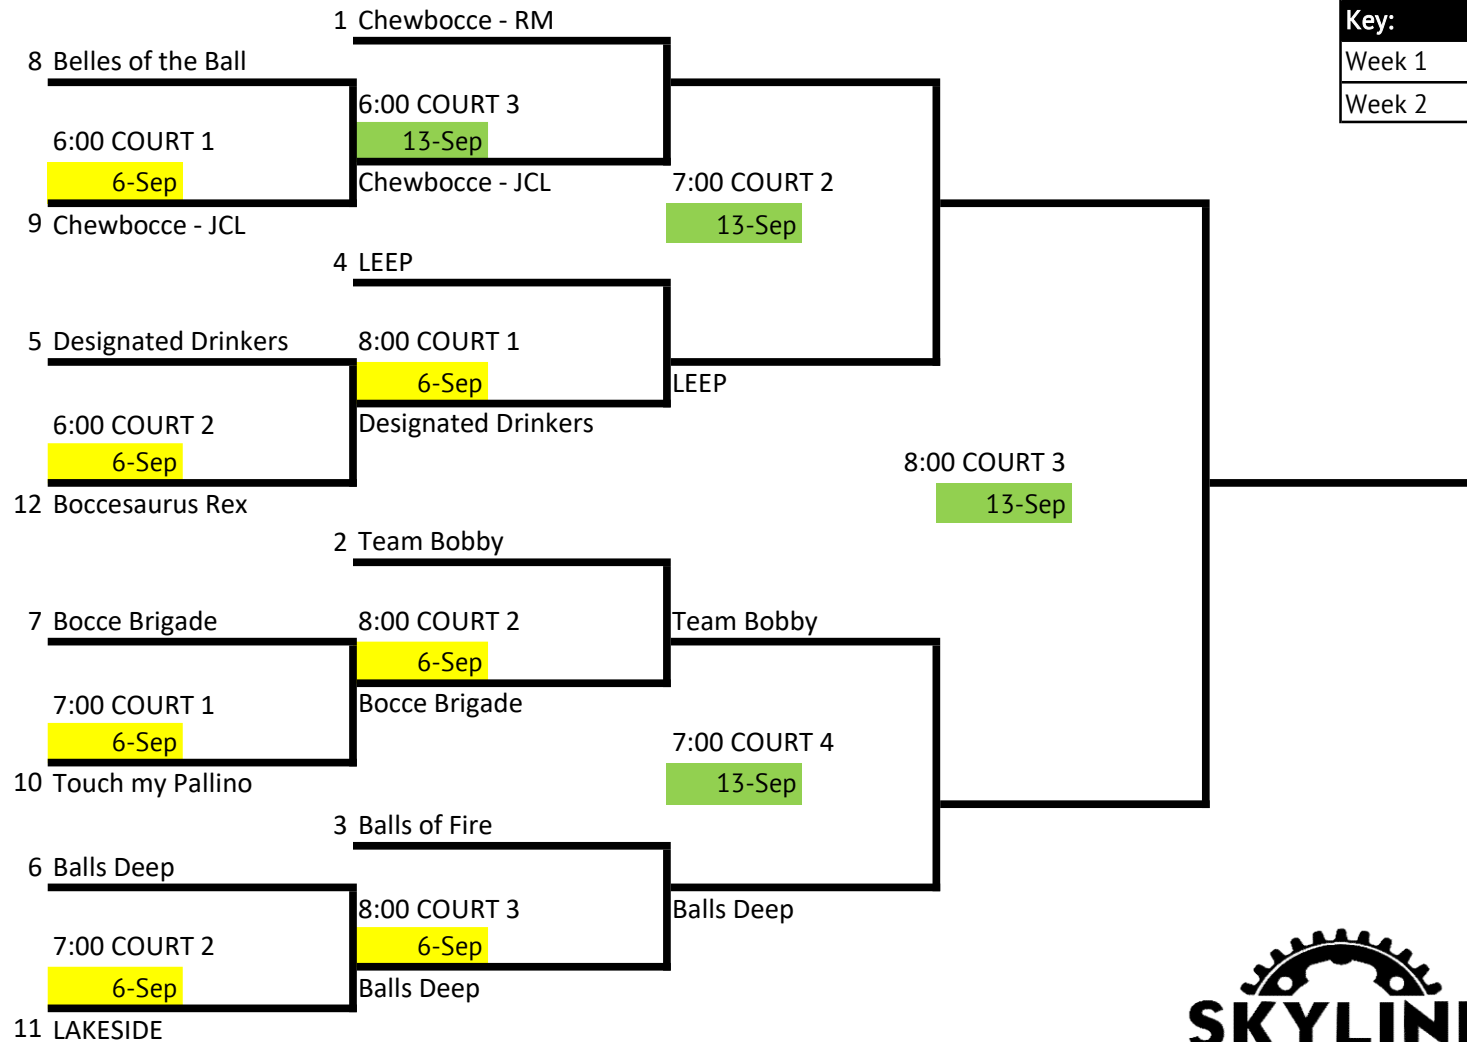

SKYLINE | WEDNESDAY OPEN BOCCIE

Key:	
Week 1	6-Sep
Week 2	13-Sep