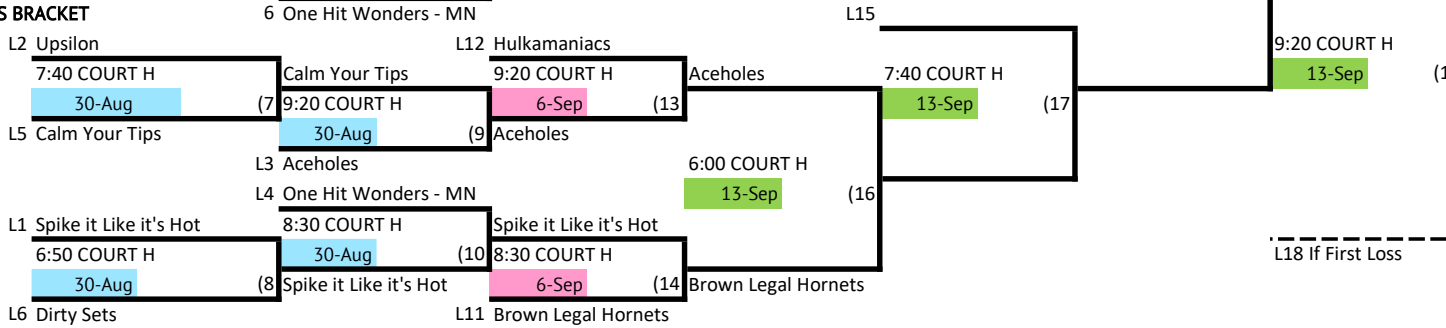

SKYLINE | WEDNESDAY INT. LOWER DIVISION 2 VOLLEYBALL

WINNER'S BRACKET

Key:	
Week 1	23-Aug
Week 2	30-Aug
Week 3	6-Sep
Week 4	13-Sep

LOSER'S BRACKET

L18 If First Loss