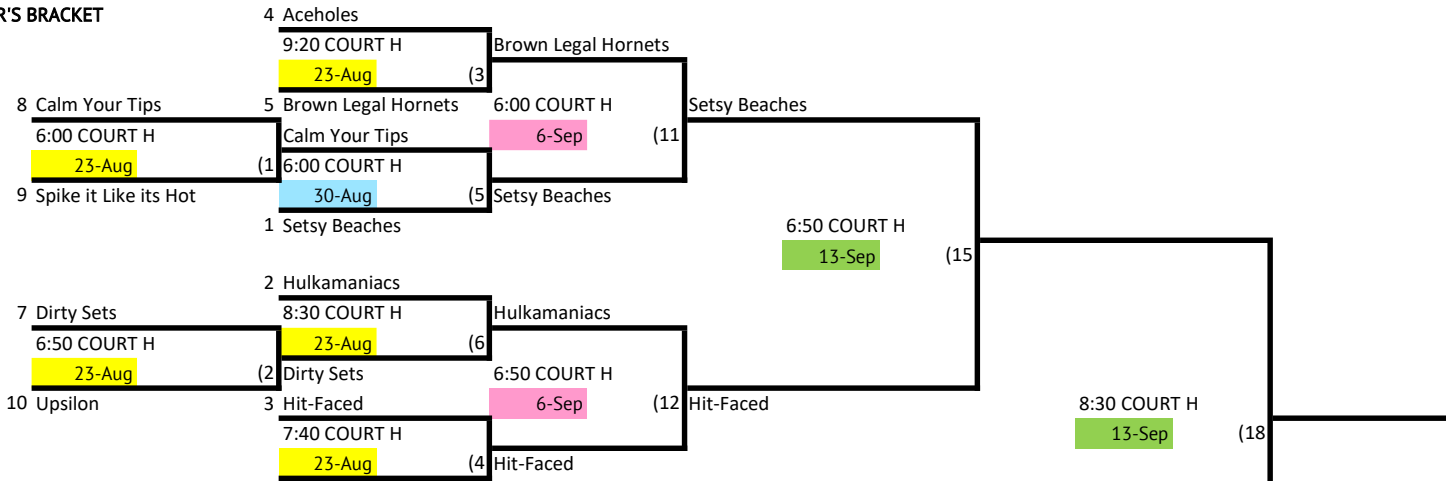

SKYLINE | WEDNESDAY INT. LOWER DIVISION 2 VOLLEYBALL

WINNER'S BRACKET

Key:	
Week 1	23-Aug
Week 2	30-Aug
Week 3	6-Sep
Week 4	13-Sep

LOSER'S BRACKET

L18 If First Loss