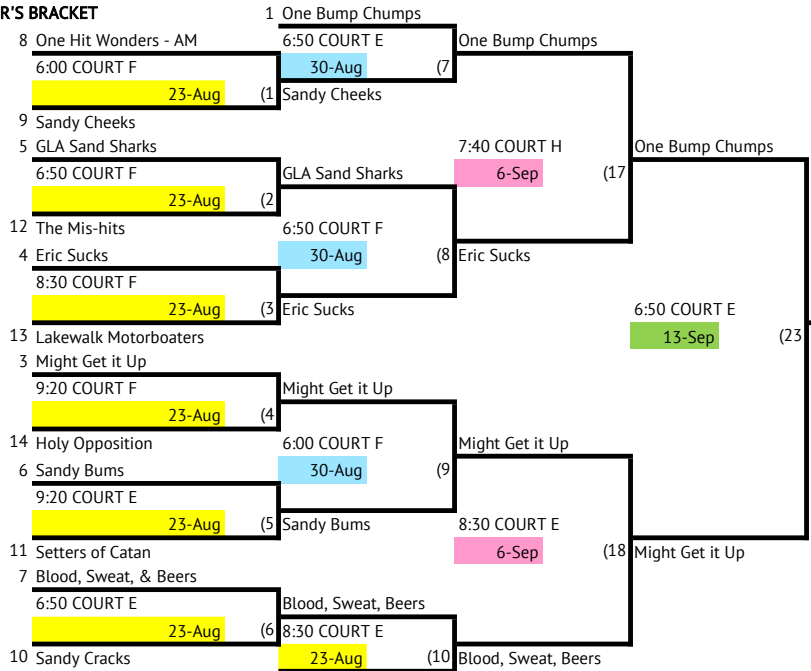

# SKYLINE | WEDNESDAY INT. LOWER DIVISION 1 VOLLEYBALL

## WINNER'S BRACKET

Key:	
Week 1	23-Aug
Week 2	30-Aug
Week 3	6-Sep
Week 4	13-Sep

## LOSER'S BRACKET