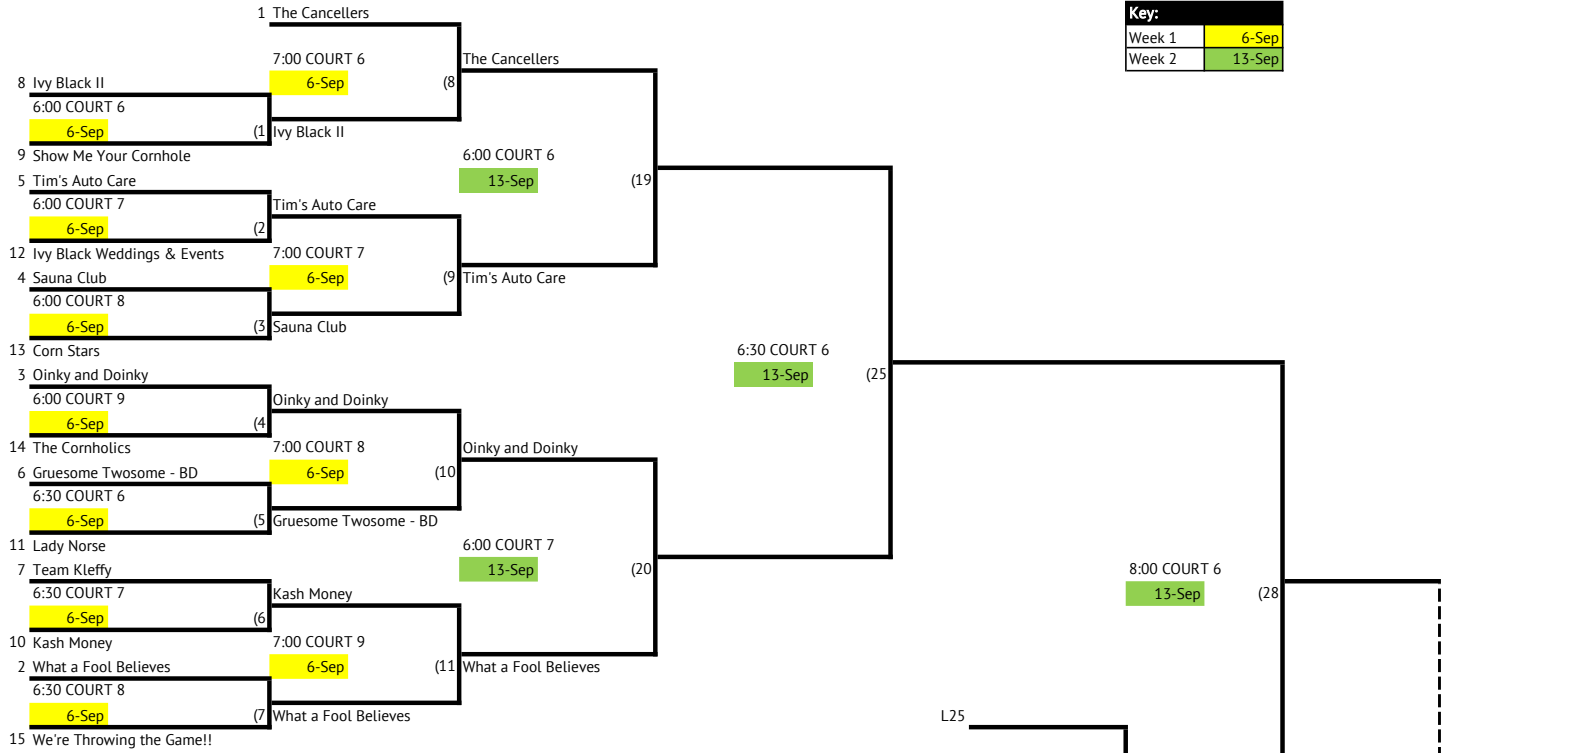

# SKYLINE | WEDNESDAY BAGS

## WINNER'S BRACKET

Key:	
Week 1	6-Sep
Week 2	13-Sep

## LOSER'S BRACKET