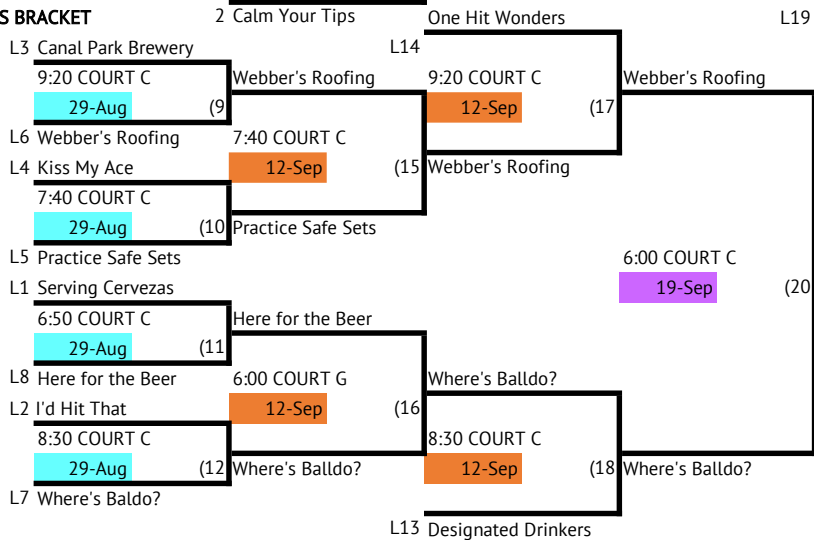

# SKYLINE | TUESDAY REC DIVISION 3 VOLLEYBALL

## WINNER'S BRACKET

## LOSER'S BRACKET

Key:	
Week 1	22-Aug
Week 2	29-Aug
UPDATED Week 3	12-Sep
UPDATED Week 3	19-Sep

L22 If First Loss