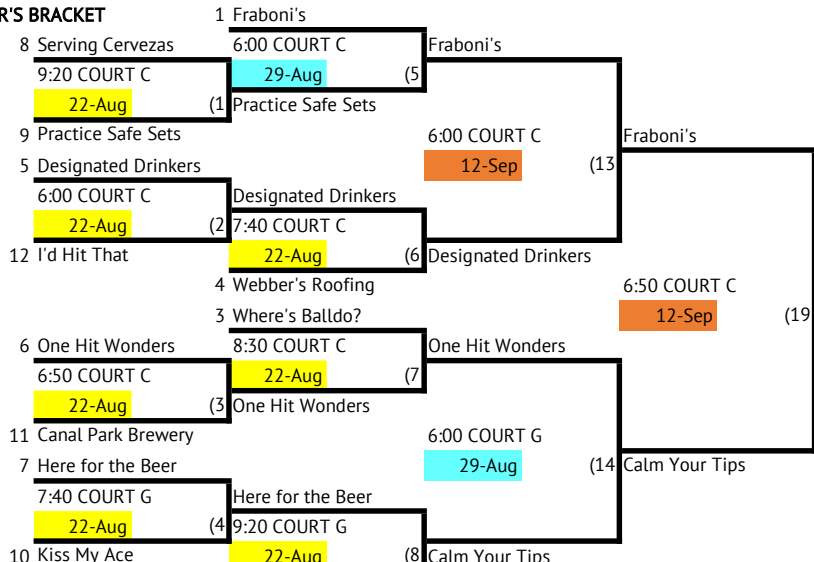

# SKYLINE | TUESDAY REC DIVISION 3 VOLLEYBALL

## WINNER'S BRACKET

## LOSER'S BRACKET

Key:	
Week 1	22-Aug
Week 2	29-Aug
UPDATED Week 3	12-Sep
UPDATED Week 3	19-Sep

L22 If First Loss