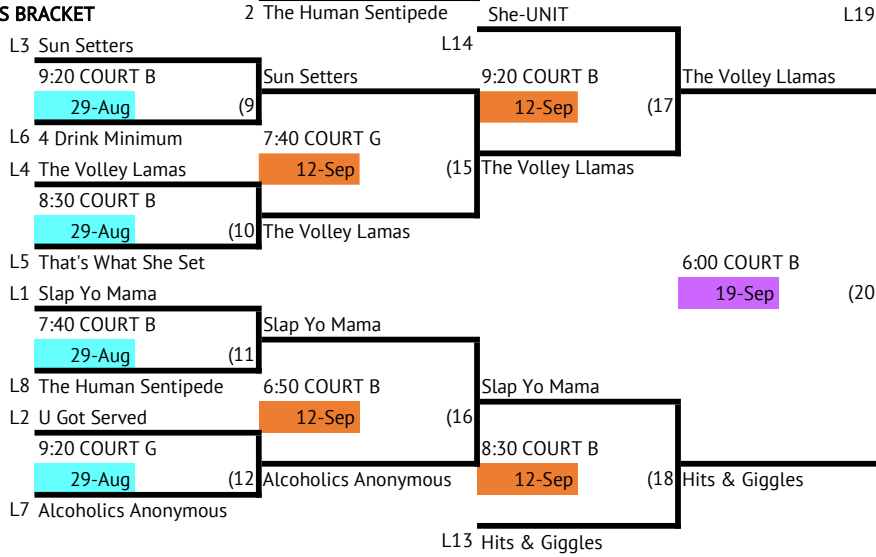

SKYLINE | TUESDAY REC DIVISION 2 VOLLEYBALL

WINNER'S BRACKET

LOSER'S BRACKET

Key:	
Week 1	22-Aug
Week 2	29-Aug
UPDATED Week 3	12-Sep
UPDATED Week 3	19-Sep