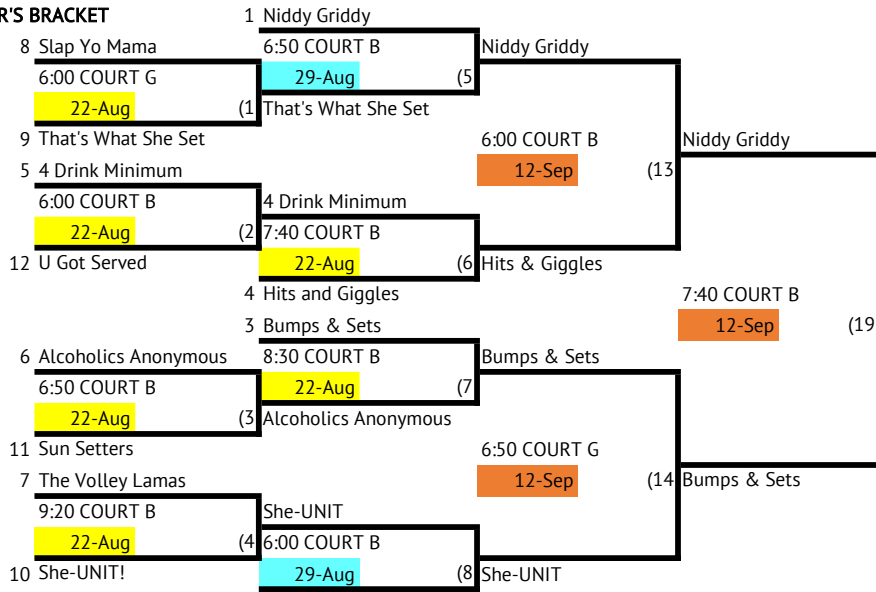

SKYLINE | TUESDAY REC DIVISION 2 VOLLEYBALL

WINNER'S BRACKET

LOSER'S BRACKET

Key:	
Week 1	22-Aug
Week 2	29-Aug
UPDATED Week 3	12-Sep
UPDATED Week 3	19-Sep