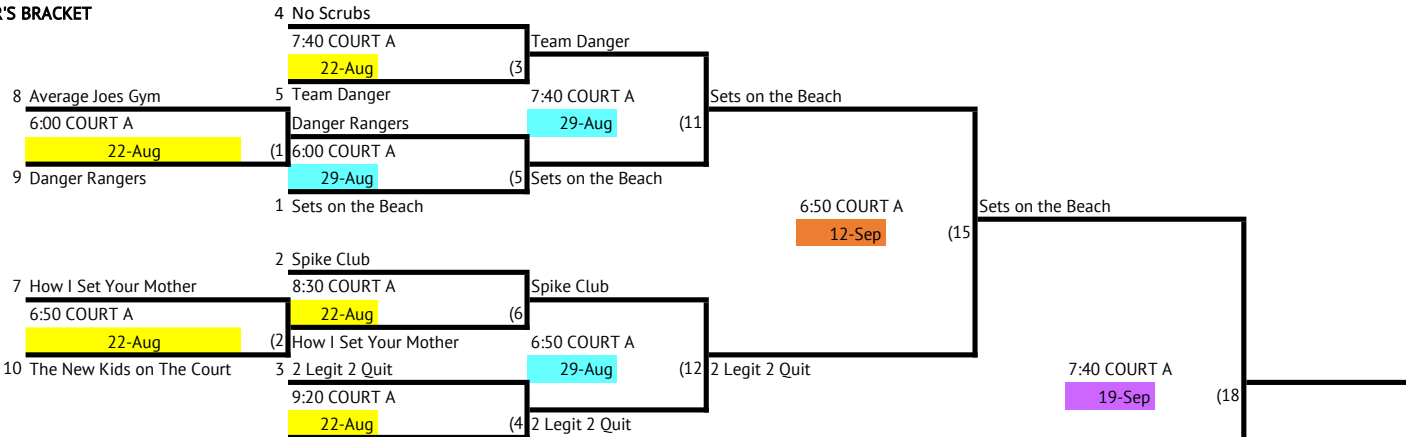

SKYLINE | TUESDAY REC DIVISION 1 VOLLEYBALL

WINNER'S BRACKET

LOSER'S BRACKET

Key:	
Week 1	22-Aug
Week 2	29-Aug
UPDATED Week 3	12-Sep
UPDATED Week 3	19-Sep