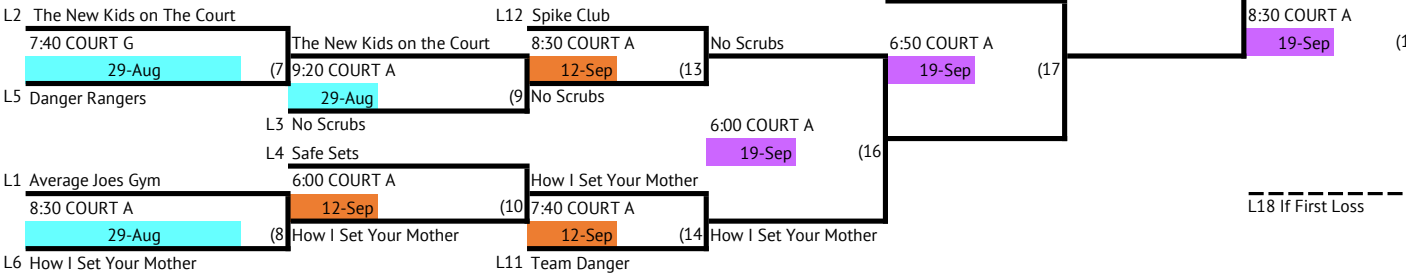

SKYLINE | TUESDAY REC DIVISION 1 VOLLEYBALL

WINNER'S BRACKET

LOSER'S BRACKET

Key:	
Week 1	22-Aug
Week 2	29-Aug
UPDATED Week 3	12-Sep
UPDATED Week 3	19-Sep