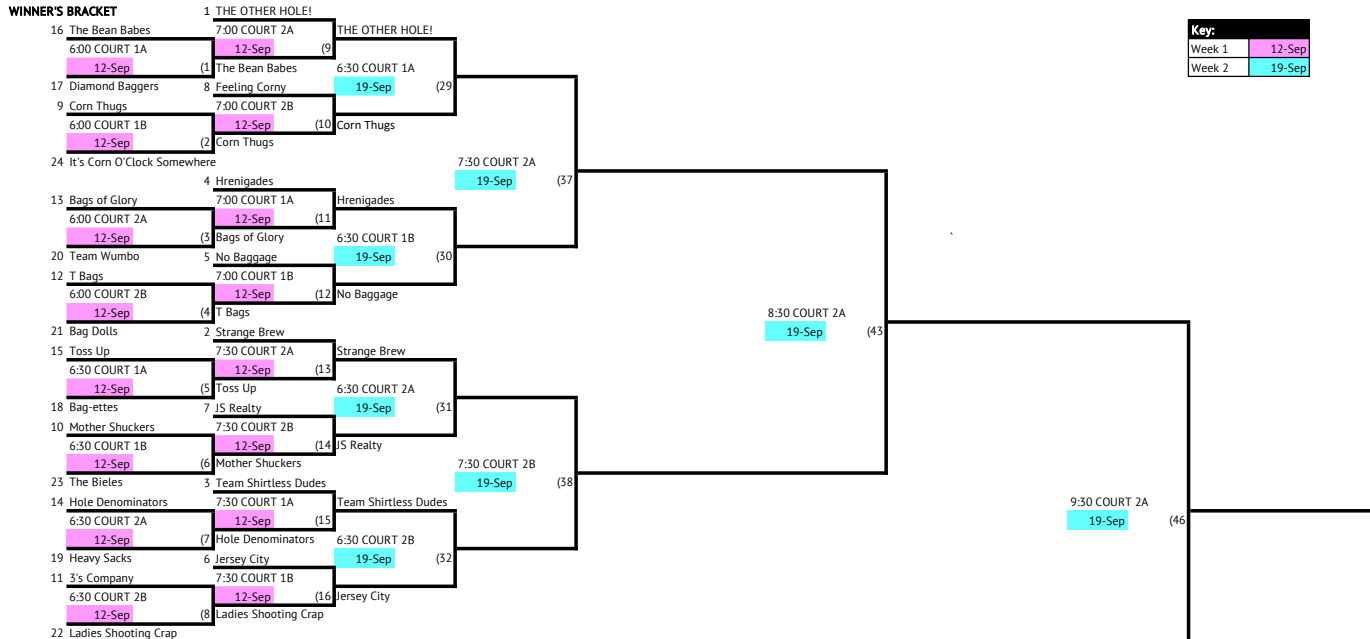

SKYLINE | TUESDAY REC BAGS

WINNER'S BRACKET

Key:	
Week 1	12-Sep
Week 2	19-Sep

LOSER'S BRACKET