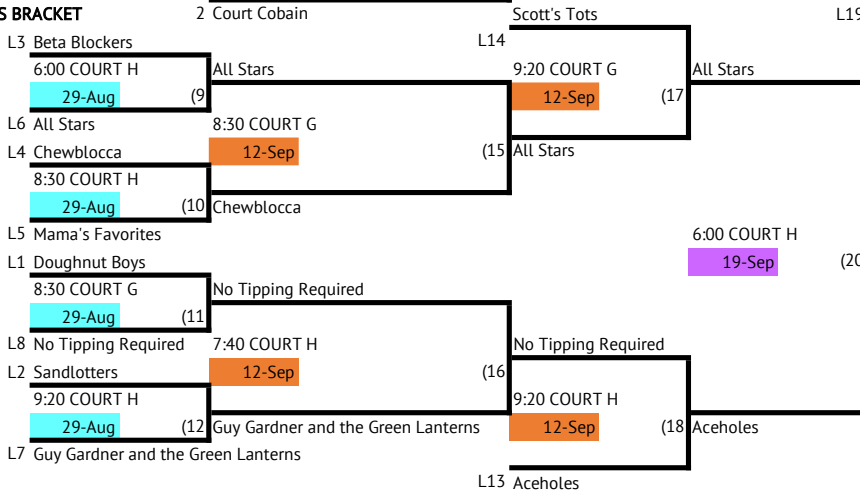

SKYLINE | TUESDAY INT. LOWER DIVISION 2 VOLLEYBALL

WINNER'S BRACKET

LOSER'S BRACKET

Key:	
Week 1	22-Aug
Week 2	29-Aug
UPDATED Week 3	12-Sep
UPDATED Week 3	19-Sep