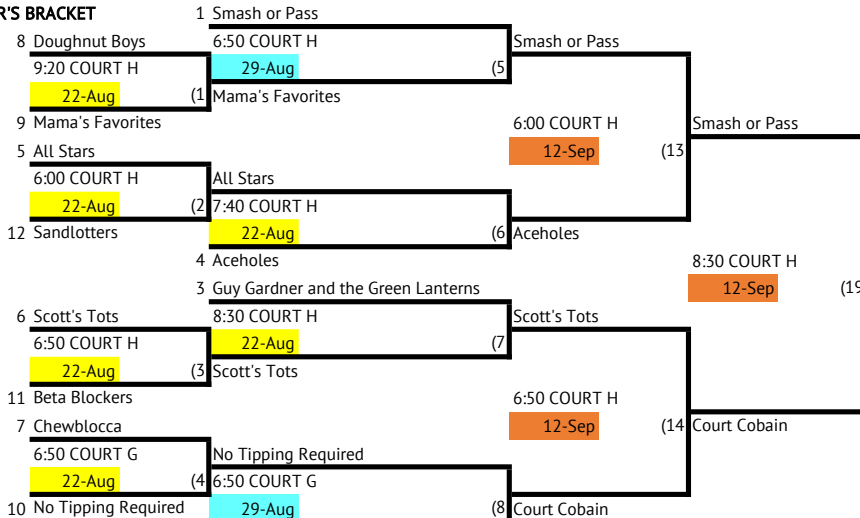

SKYLINE | TUESDAY INT. LOWER DIVISION 2 VOLLEYBALL

WINNER'S BRACKET

LOSER'S BRACKET

Key:	
Week 1	22-Aug
Week 2	29-Aug
UPDATED Week 3	12-Sep
UPDATED Week 3	19-Sep