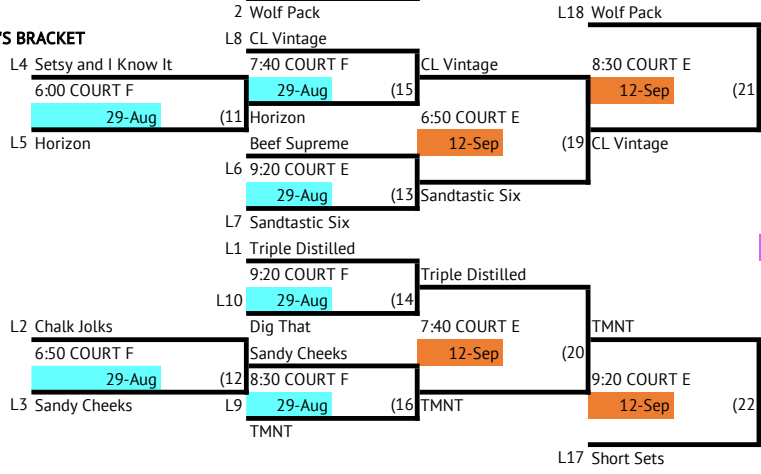

SKYLINE | TUESDAY INT. LOWER DIVISION 1 VOLLEYBALL

WINNER'S BRACKET

LOSER'S BRACKET

Key:	
Week 1	22-Aug
Week 2	29-Aug
UPDATED Week 3	12-Sep
UPDATED Week 3	19-Sep