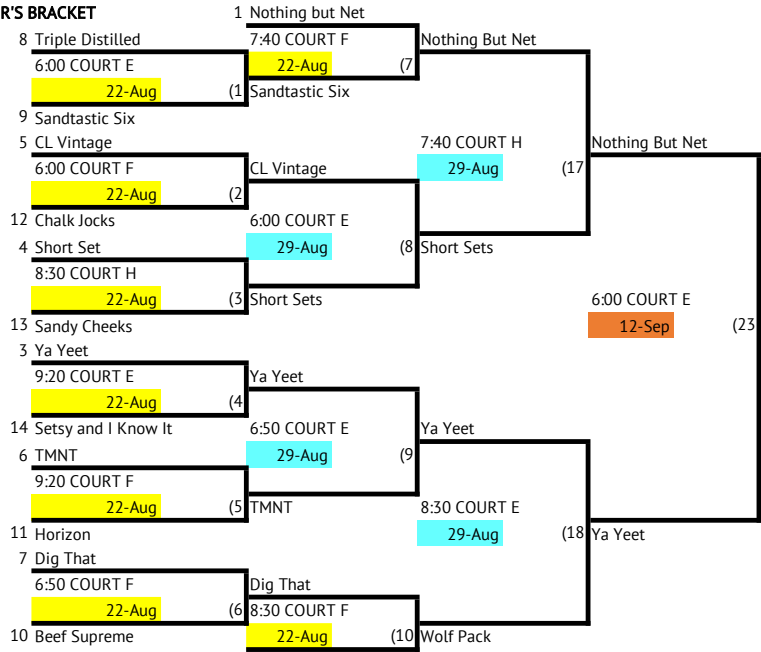

SKYLINE | TUESDAY INT. LOWER DIVISION 1 VOLLEYBALL

WINNER'S BRACKET

LOSER'S BRACKET

Key:	
Week 1	22-Aug
Week 2	29-Aug
UPDATED Week 3	12-Sep
UPDATED Week 3	19-Sep