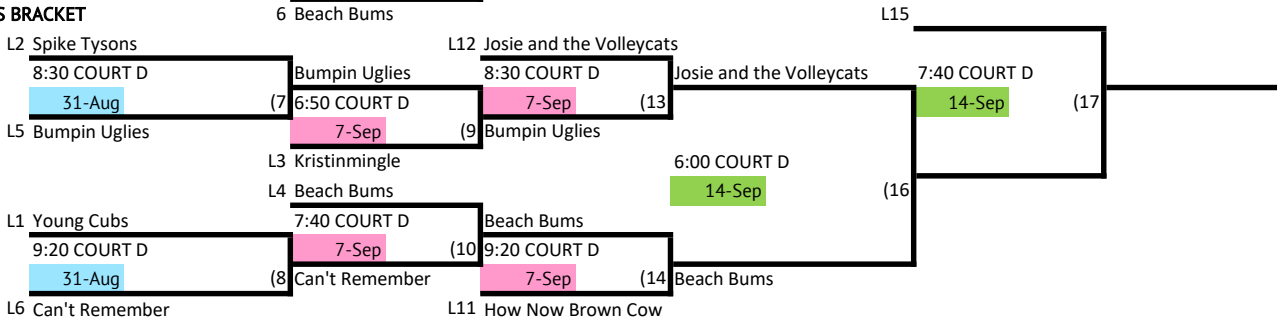

SKYLINE | THURSDAY INT. UPPER VOLLEYBALL

WINNER'S BRACKET

Key:	
Week 1	24-Aug
Week 2	31-Aug
Week 3	7-Sep
Week 4	14-Sep

LOSER'S BRACKET

L18 If First Loss