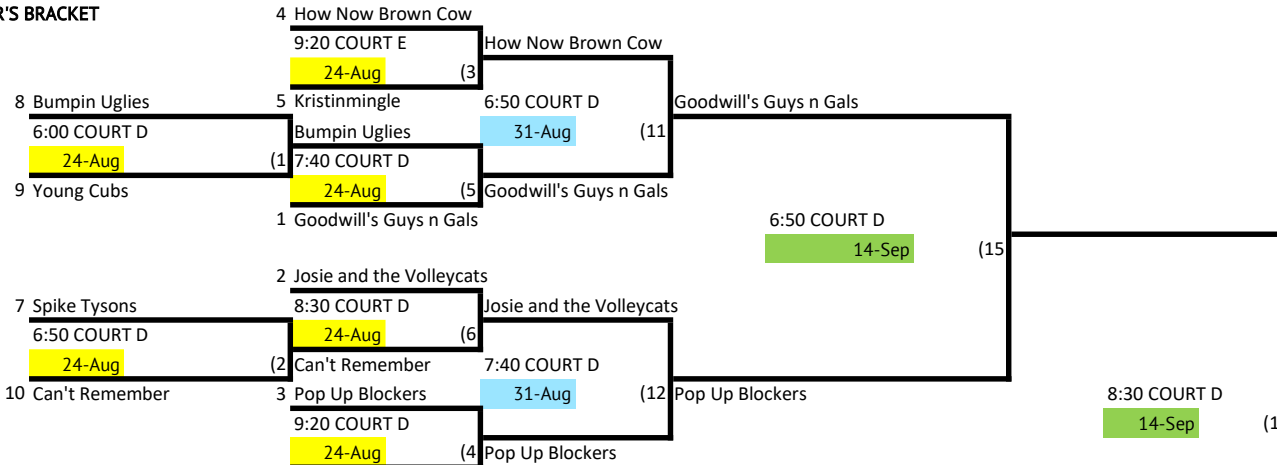

SKYLINE | THURSDAY INT. UPPER VOLLEYBALL

WINNER'S BRACKET

Key:	
Week 1	24-Aug
Week 2	31-Aug
Week 3	7-Sep
Week 4	14-Sep

LOSER'S BRACKET

L18 If First Loss