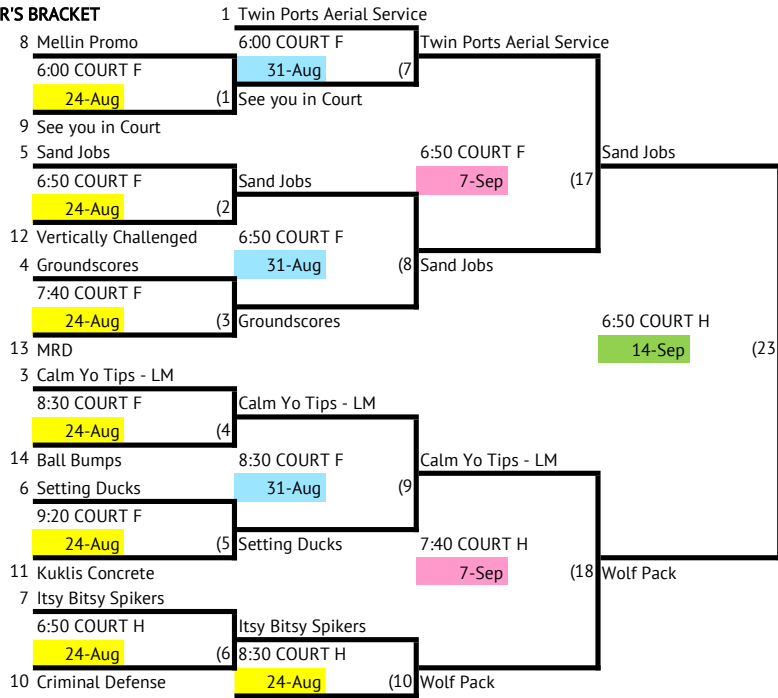

SKYLINE | THURSDAY INT. LOWER DIVISION 2 VOLLEYBALL

WINNER'S BRACKET

Key:	
Week 1	24-Aug
Week 2	31-Aug
Week 3	7-Sep
Week 4	14-Sep

LOSER'S BRACKET