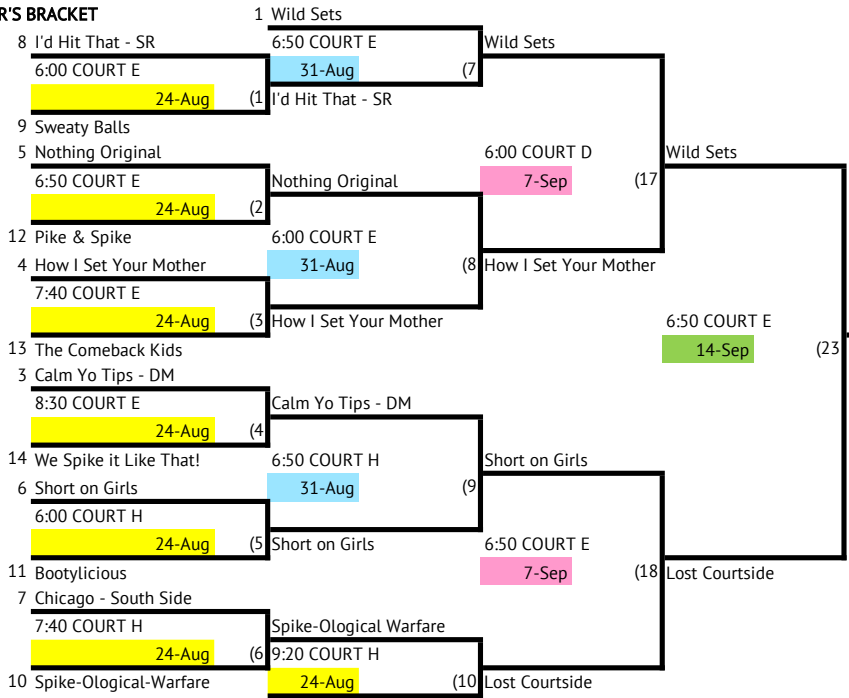

SKYLINE | THURSDAY INT. LOWER DIVISION 1 VOLLEYBALL

WINNER'S BRACKET

Key:	
Week 1	24-Aug
Week 2	31-Aug
Week 3	7-Sep
Week 4	14-Sep

LOSER'S BRACKET