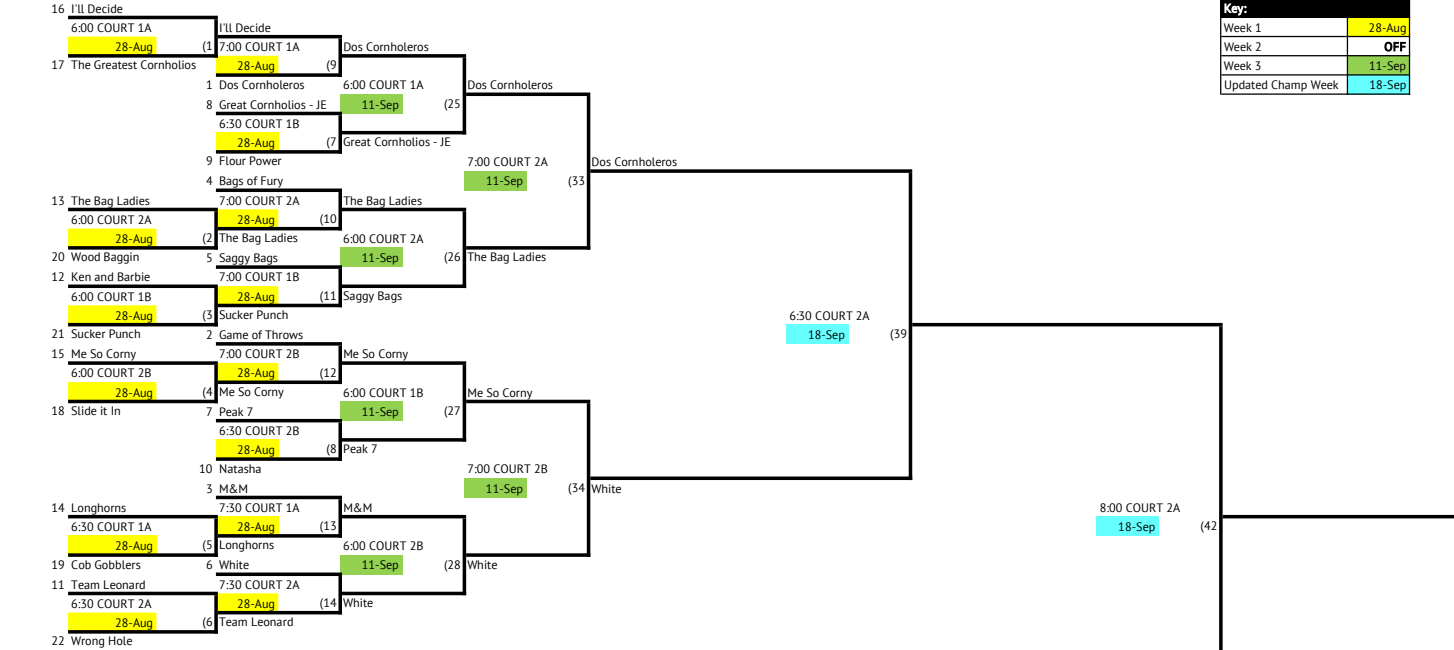

# SKYLINE | MONDAY REC BAGS

## WINNER'S BRACKET

**Key:**

Week 1	28-Aug
Week 2	OFF
Week 3	11-Sep
Updated Champ Week	18-Sep

## LOSER'S BRACKET