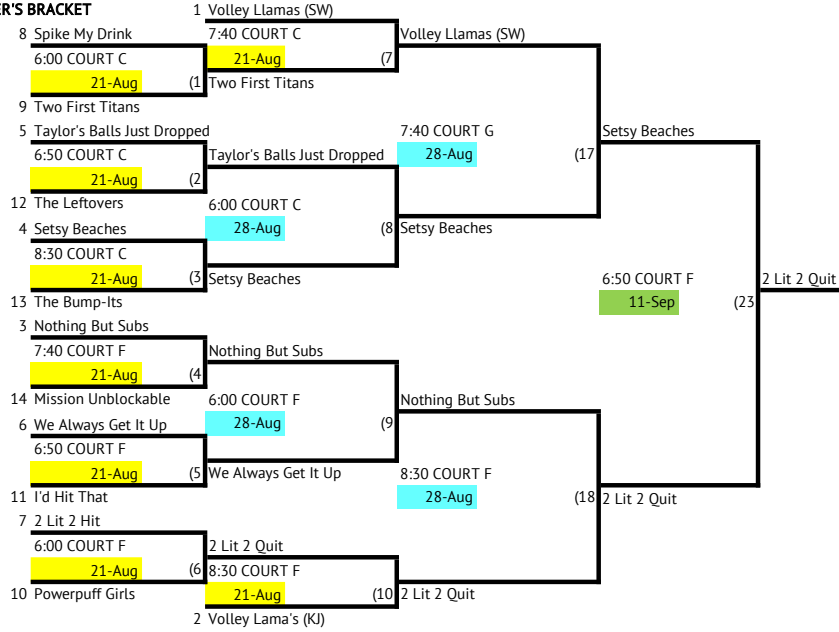

SKYLINE | MONDAY INT. LOWER DIVISION 2 VOLLEYBALL

WINNER'S BRACKET

Key:	
Week 1	21-Aug
Week 2	28-Aug
Week 3	OFF
Week 4	11-Sep
Updated Champ Week	18-Sep

LOSER'S BRACKET