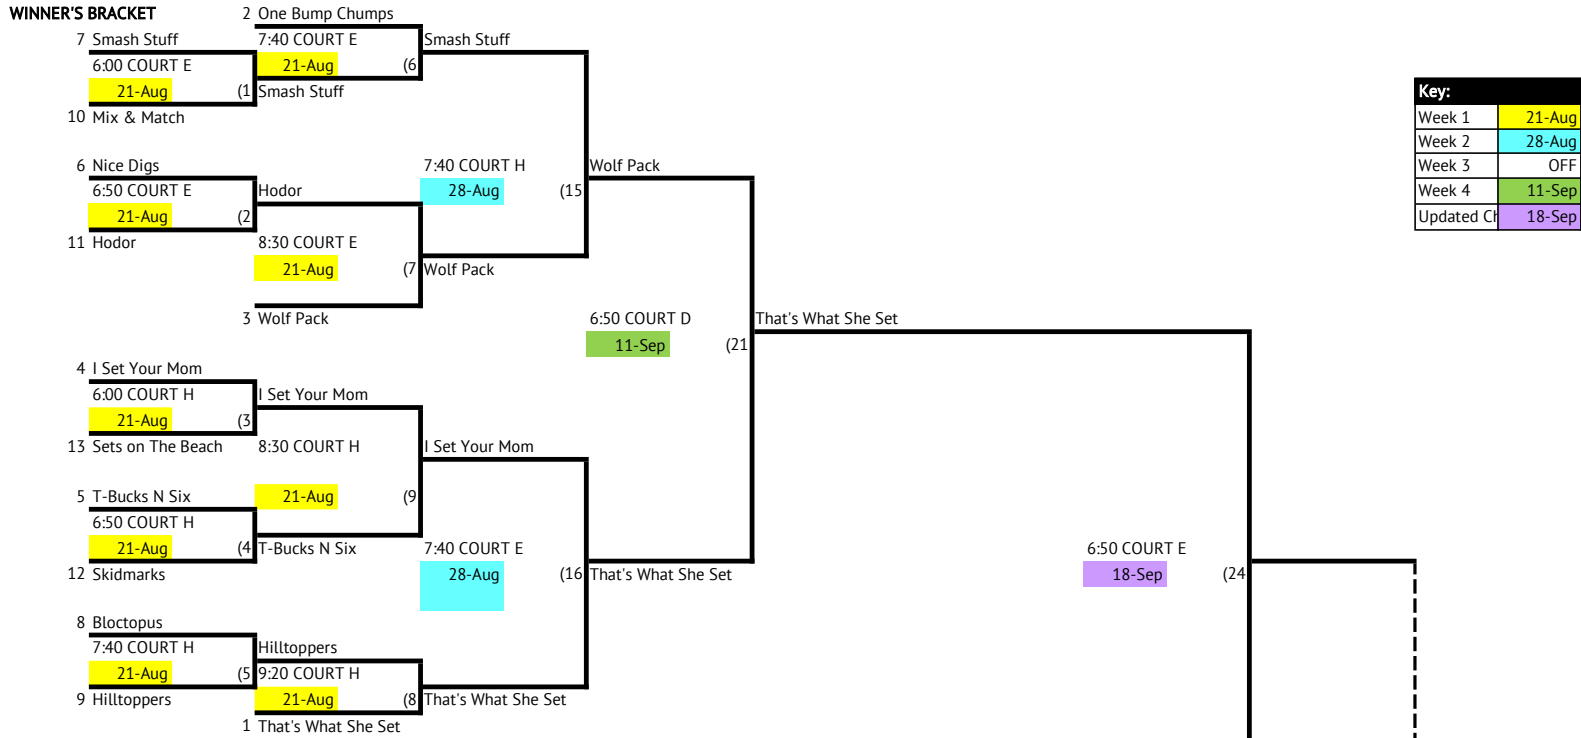

SKYLINE | MONDAY INT. LOWER DIVISION 1 VOLLEYBALL

WINNER'S BRACKET

Key:	
Week 1	21-Aug
Week 2	28-Aug
Week 3	OFF
Week 4	11-Sep
Updated Ch	18-Sep

LOSER'S BRACKET