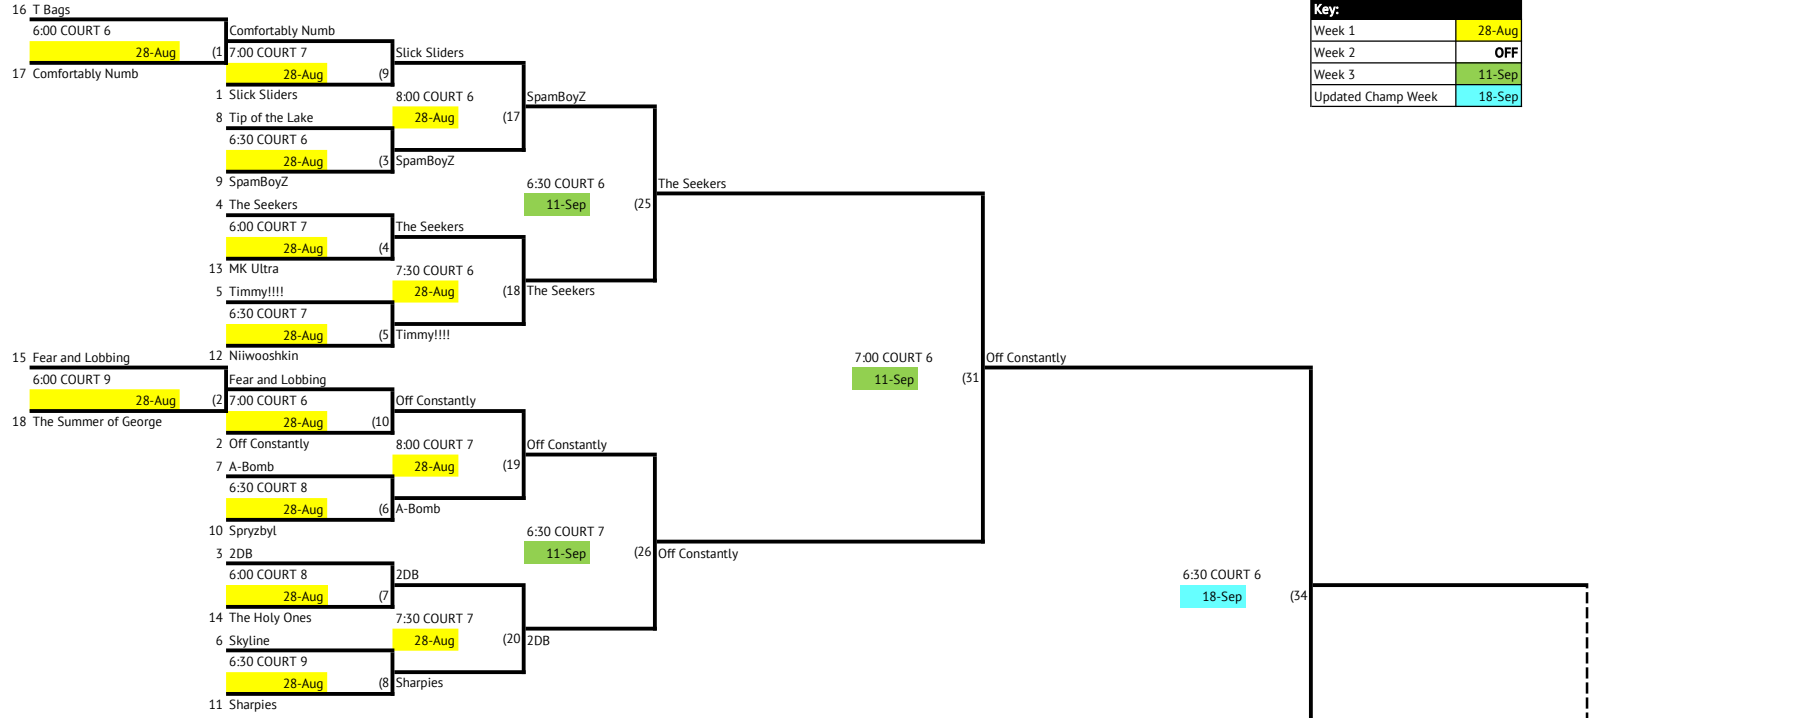

SKYLINE | MONDAY ADVANCED BAGS

WINNER'S BRACKET

Key:	
Week 1	28-Aug
Week 2	OFF
Week 3	11-Sep
Updated Champ Week	18-Sep

LOSER'S BRACKET

L34 If first loss