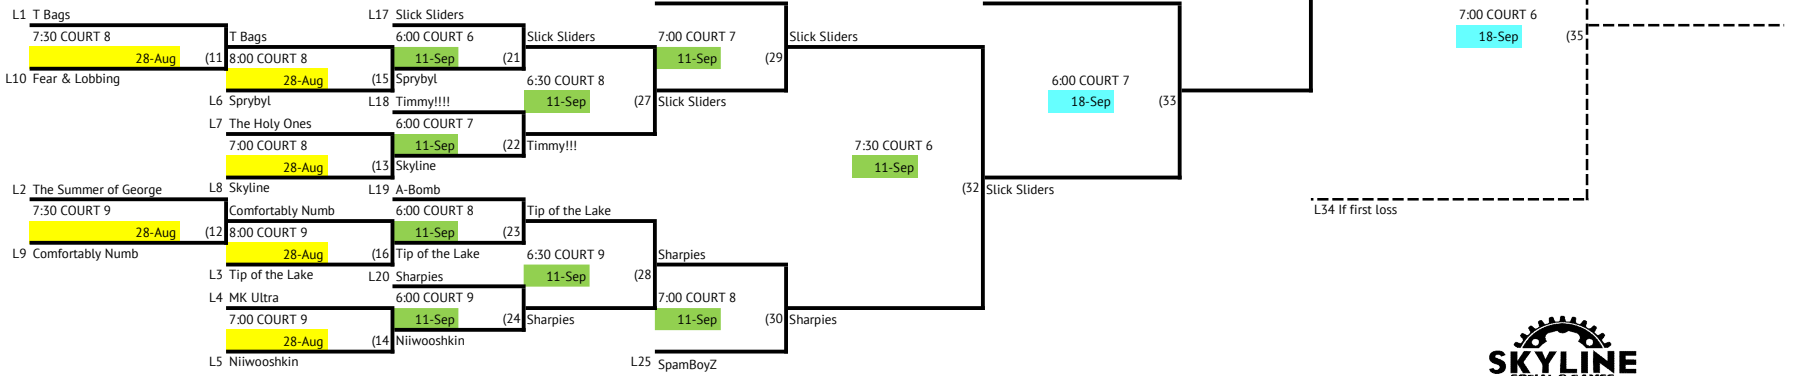

SKYLINE | MONDAY ADVANCED BAGS

WINNER'S BRACKET

Key:	
Week 1	28-Aug
Week 2	OFF
Week 3	11-Sep
Updated Champ Week	18-Sep

LOSER'S BRACKET

L34 If first loss