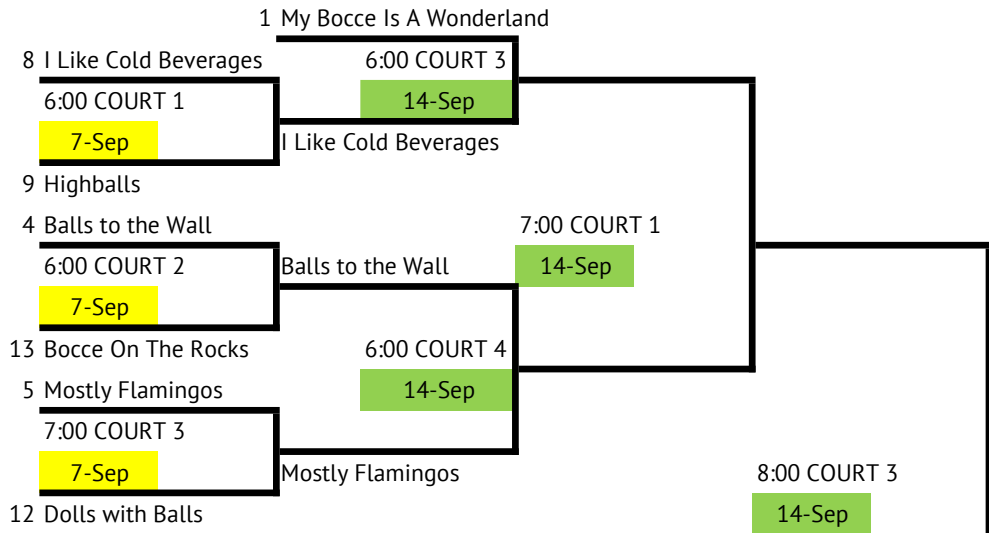

# SKYLINE | THURSDAY BOCCE DIVISION 1

Key:	
Week 1	7-Sep
Week 2	14-Sep