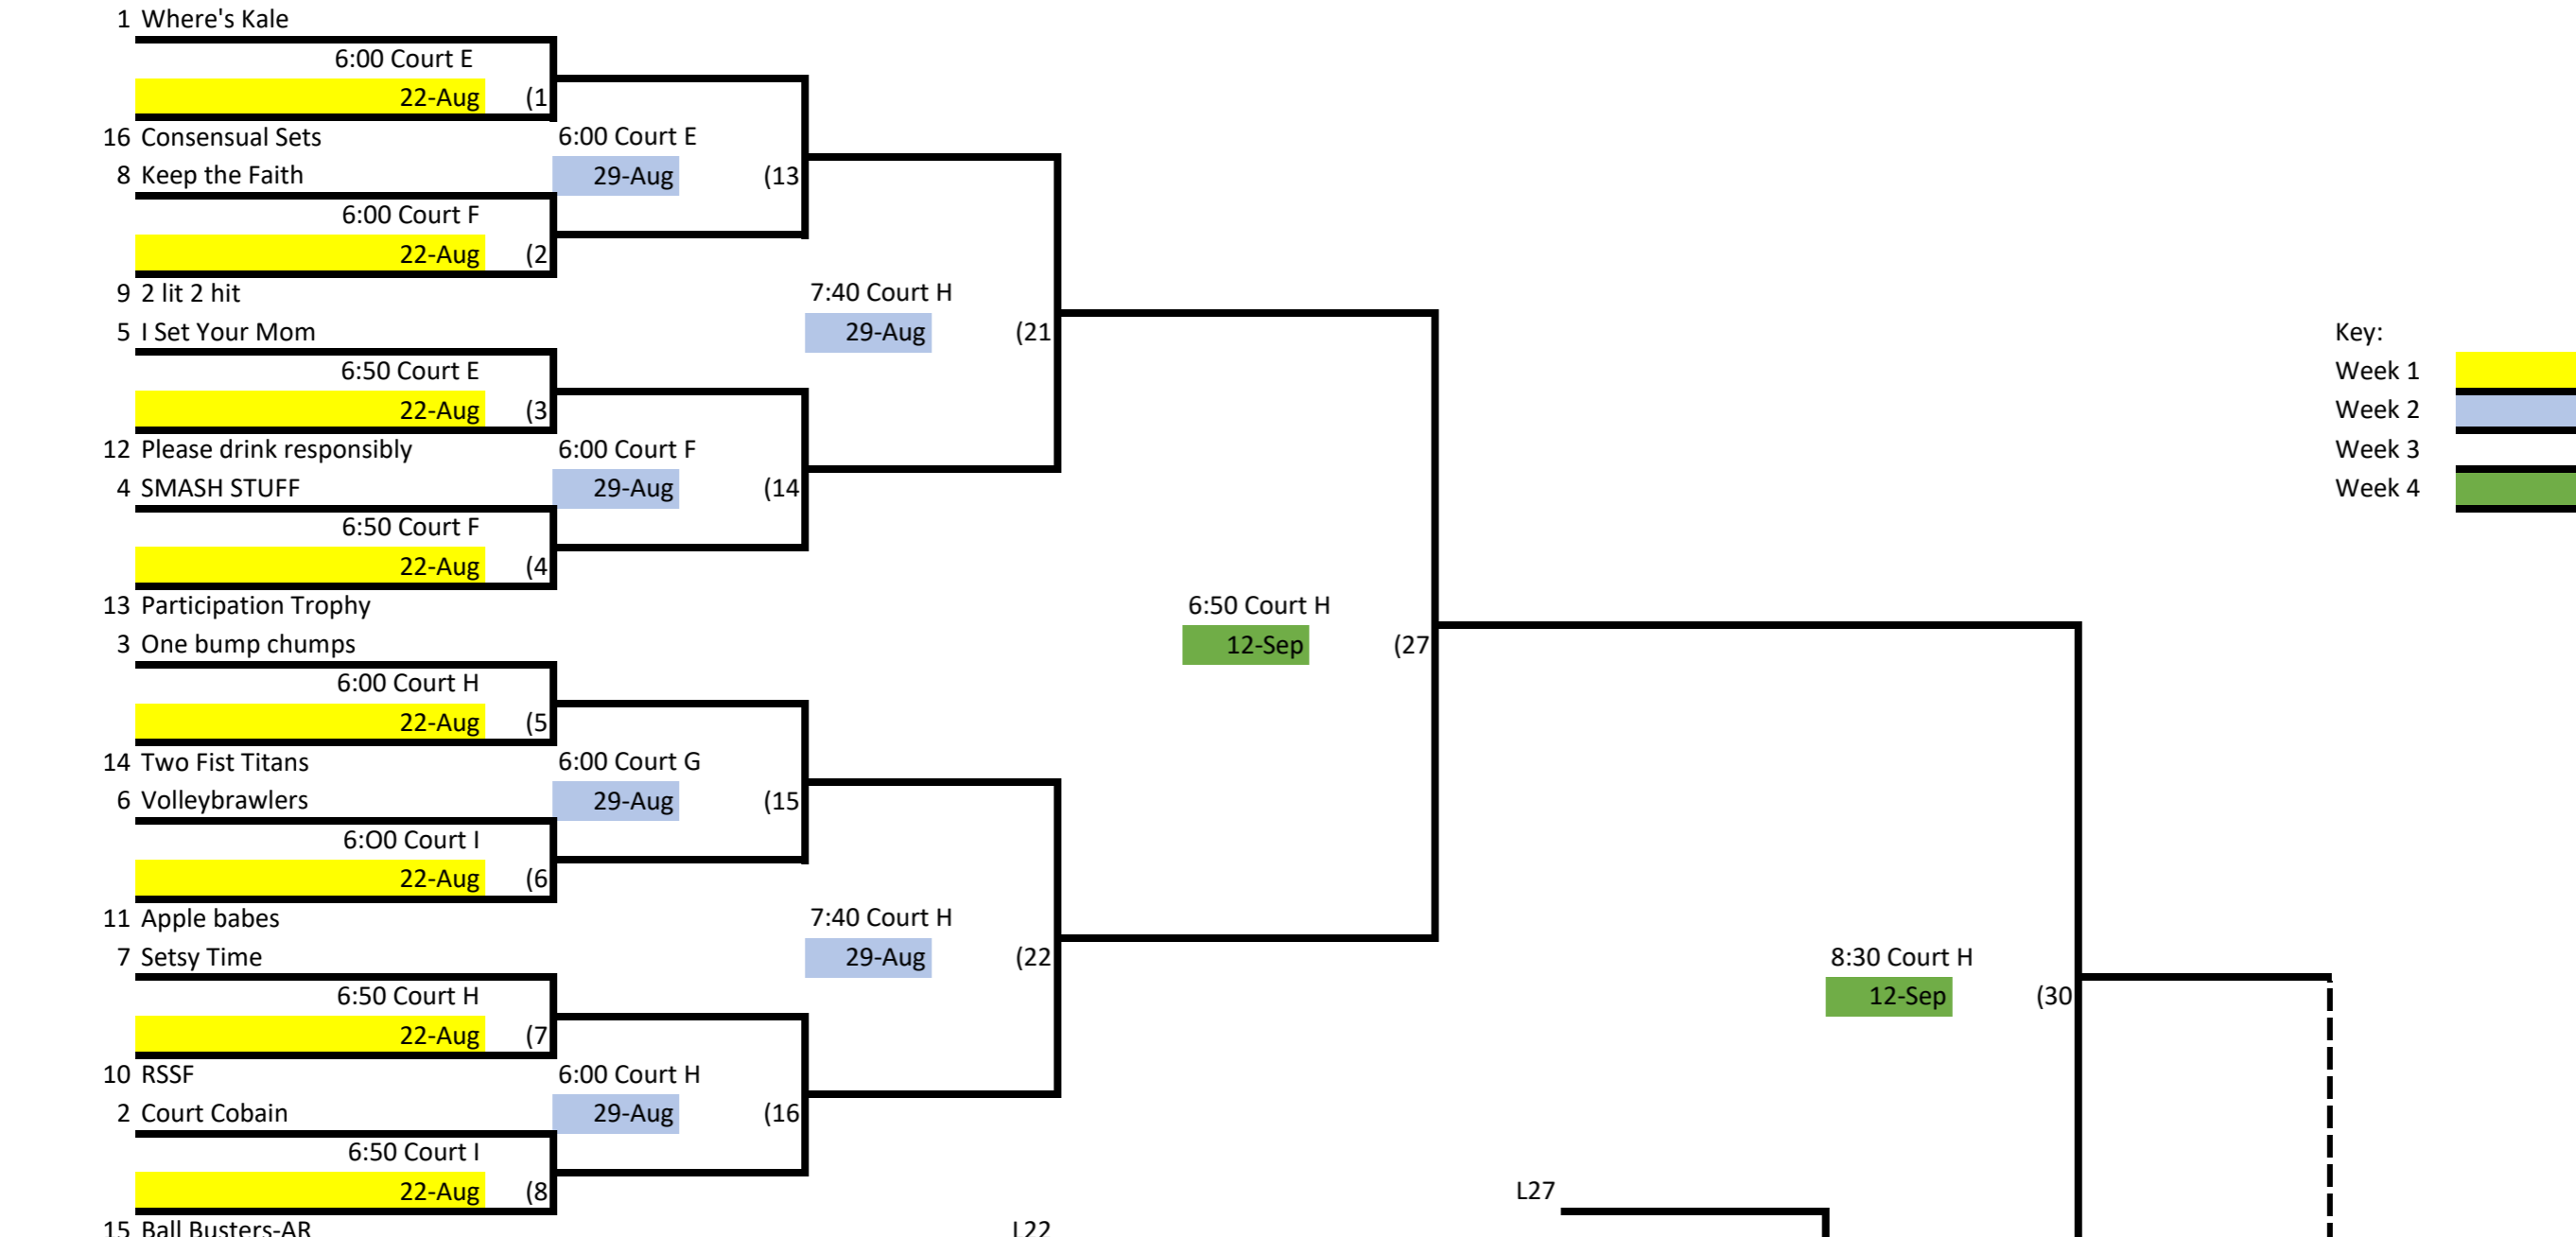

Skyline Volleyball Monday Night Int Lower

Winner's Bracket

Key:

- Week 1
- Week 2
- Week 3
- Week 4

Loser's Bracket